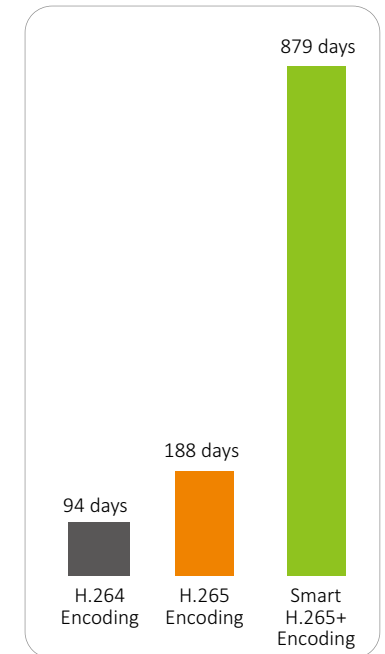

- 24 hour continuous recording (1080P@25fps)

	H.264	H.265	Smart H.265+
Storage Size	43.5GB	22GB	4.94GB
Average Bitrate	4135Kbps	2092Kbps	470Kbps
Saving (VS. H.264)	--	49.4%	88.6%
Saving (VS. H.265)	--	--	77.5%

Outdoor

	H.264	H.265	Smart H.265+
Storage Size	36.8GB	20.7GB	0.97GB
Average Bitrate	3575Kbps	2011Kbps	94Kbps
Saving (VS. H.264)	--	43.75%	97.3%
Saving (VS. H.265)	--	--	95.3%

Darkroom Color

	H.264	H.265	Smart H.265+
Storage Size	43.8GB	21.46GB	4.38GB
Average Bitrate	4260Kbps	2087Kbps	426Kbps
Saving (VS. H.264)	--	51%	90%
Saving (VS. H.265)	--	--	79.6%

Indoor

	H.264	H.265	Smart H.265+
Storage Size	34.4GB	20.7GB	0.7GB
Average Bitrate	3342Kbps	2012Kbps	68Kbps
Saving (VS. H.264)	--	39.8%	98%
Saving (VS. H.265)	--	--	96.6%

- How many days of full-HD footage can a 4TB HDD store?