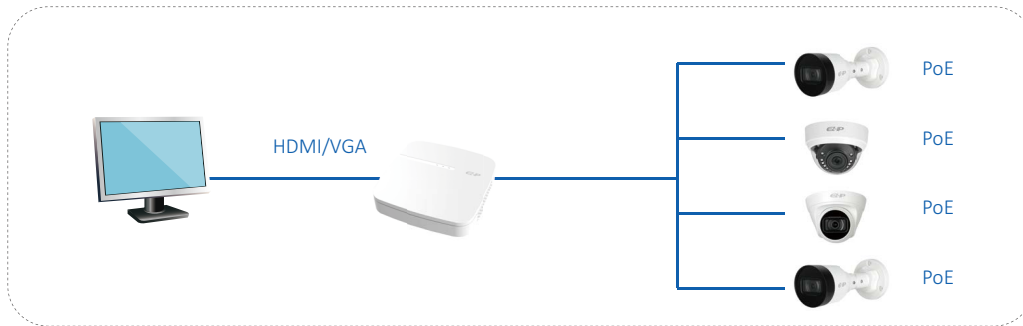

Key Features

2MP & 4MP Resolution

EZ-IP offers 2MP & 4MP resolution cameras to cater to the needs of home/residential and SMB applications.

Face Optimization

EZ-IP optimizes facial images, helping users identify persons of interest with clearer, more detailed portraits.

Quick Start

2MP cameras feature a new platform that saves on storage and employs a fast boot and special processing scheme, increasing startup speed by more than 50%.

Larger FOV

Compared with traditional lens windows, a quadrangular window design can support a larger FOV with same sensor and lens.

■ Innovative Lens Window Design

Key Features

Plug & Play

Easy and simple operation is one of the most important features customers demand in security products. EZ-IP cameras all feature PoE, enabling users to simply plug & play with PoE NVRs.

Smart Decode

EZ-IP NVR supports Smart Decode, with that system can automatically calculate decoding capacity and freely show main/sub stream live view.

Weatherproof Design

Most EZ-IP cameras feature an IP67 weatherproof design, allowing them to be used in outdoor applications.