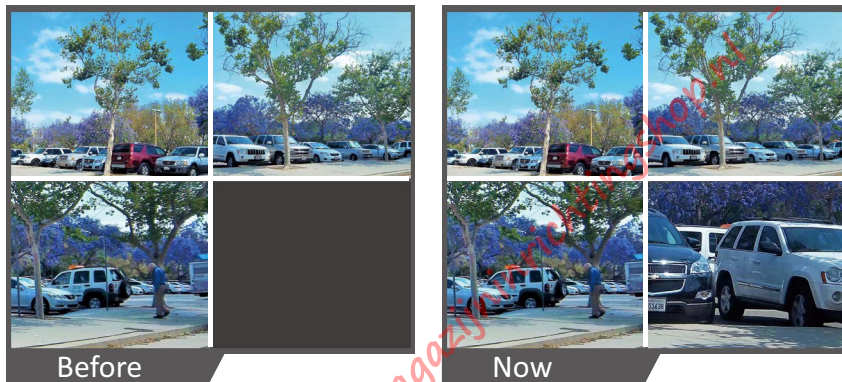

Smart Decode

EZ-IP NVR supports Smart Decode, with that system can automatically calculate decoding capacity and freely show main/sub stream live view.