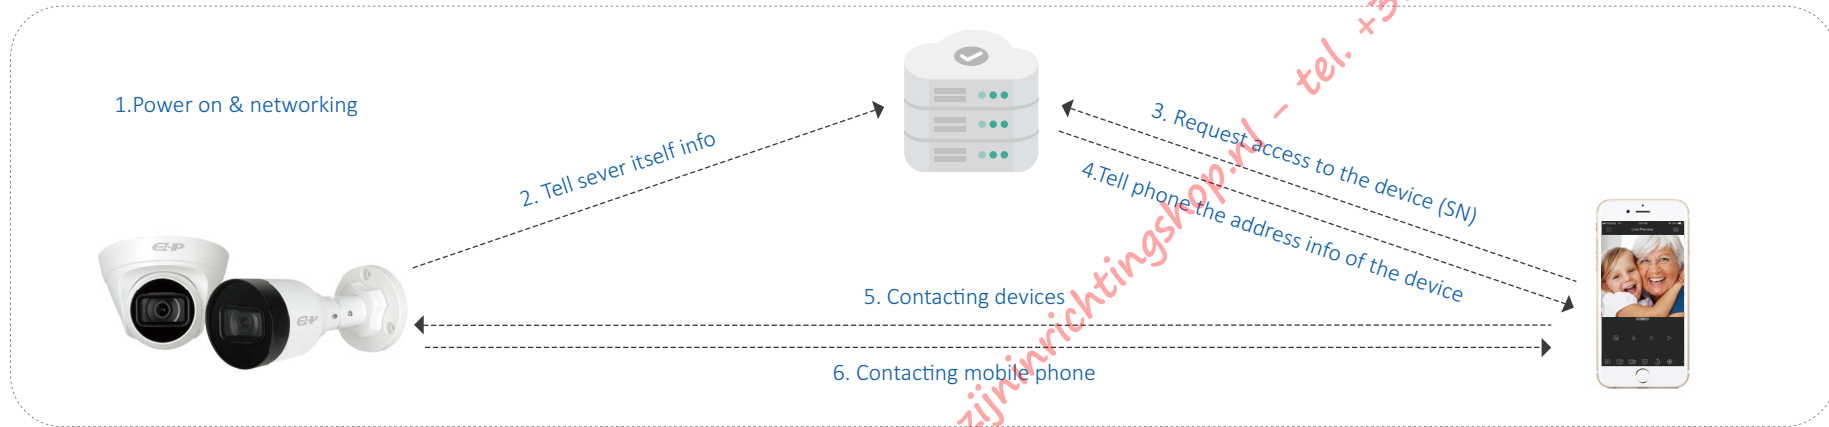

* The above figures are based on real test conditions and the bit rate reduction may vary depending on lighting and movement conditions within the scene.

- Recommended NVR

NVR1B04/08
NVR1B04-4P

NVR1B04/08HS
NVR1B04HS-4P
NVR1B08HS-8P

NVR2B16

Key Features

P2P

- No need for configuring DDNS or port mapping- just scan the QR code and connect with your phone!

- Easily monitor your devices anytime, anywhere

- Get important alarm alerts immediately

Key Features

2MP & 4MP Resolution

EZ-IP offers 2MP & 4MP resolution cameras to cater to the needs of home/residential and SMB applications.

Face Optimization

EZ-IP optimizes facial images, helping users identify persons of interest with clearer, more detailed portraits.

■ Innovative Lens Window Design

Key Features

Plug & Play

Easy and simple operation is one of the most important features customers demand in security products. EZ-IP cameras all feature PoE, enabling users to simply plug & play with PoE NVRs.